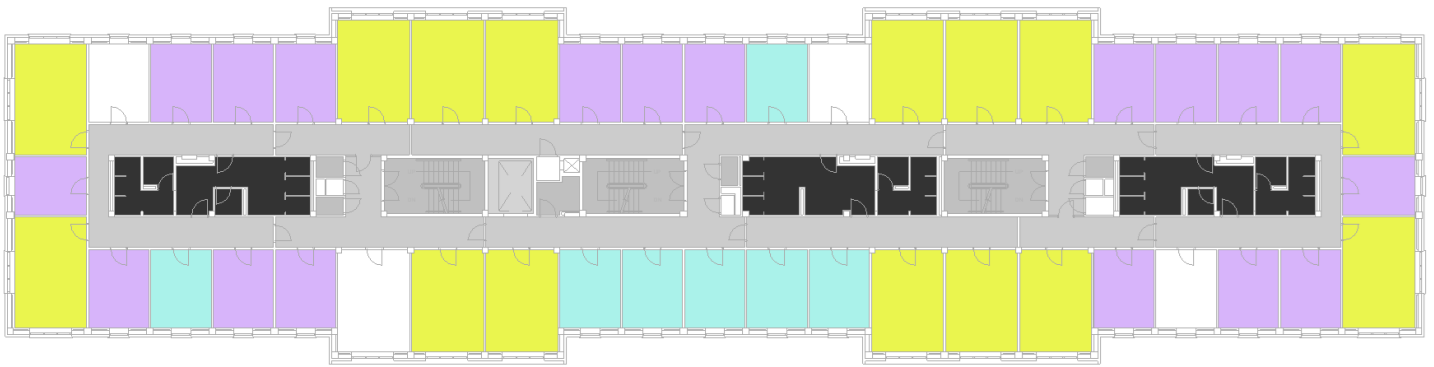

Queen's
UNIVERSITY

Residence Floor Plans

Morris Hall

While every effort is made to ensure floor plans are accurate, there may be some discrepancies between these floor plans and the plans shown in the self-selection process.

Morris Hall – Ground Floor

Washrooms	Black
Quad Room	Orange
Loft Double Room	Cyan
Double Room	Yellow
Single Room	Purple

Morris Hall – 1st Floor

Washrooms	Black
Loft Double Room	Cyan
Double Room	Yellow
Single Room	Purple

Morris Hall – 2nd Floor

Washrooms	Black
Loft Double Room	Cyan
Double Room	Yellow
Single Room	Purple

Morris Hall – 3rd Floor

Washrooms	Black
Loft Double Room	Cyan
Double Room	Yellow
Single Room	Purple