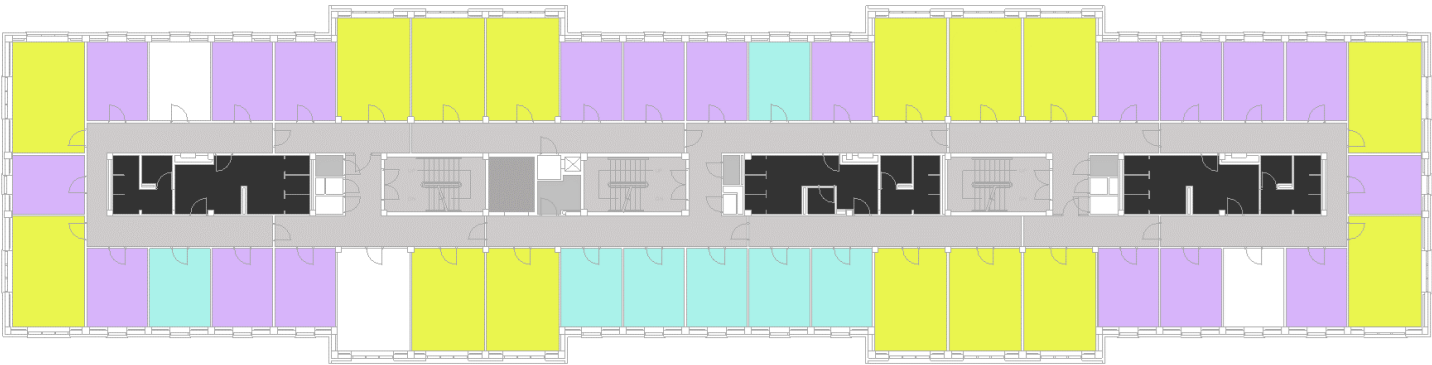

Queen's
UNIVERSITY

Residence Floor Plans

Morris Hall

While every effort is made to ensure floor plans are accurate, there may be some discrepancies between these floor plans and the plans shown in the self-selection process.

Morris Hall – Ground Floor

Washrooms	Black
Quad Room	Orange
Loft Double Room	Cyan
Double Room	Yellow
Single Room	Purple

Morris Hall – 1st Floor

Washrooms	Black
Loft Double Room	Cyan
Double Room	Yellow
Single Room	Purple

Morris Hall – 2nd Floor

Washrooms	Black
Loft Double Room	Cyan
Double Room	Yellow
Single Room	Purple

Morris Hall – 3rd Floor

Washrooms	Black
Loft Double Room	Cyan
Double Room	Yellow
Single Room	Purple