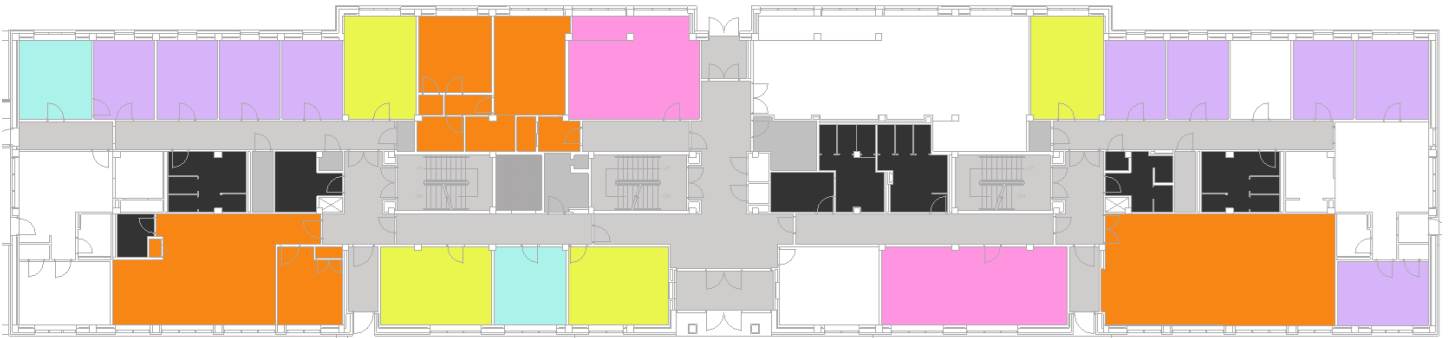

Queen's
UNIVERSITY

Residence Floor Plans

Morris Hall

While every effort is made to ensure floor plans are accurate, there may be some discrepancies between these floor plans and the plans shown in the self-selection process.

Morris Hall – Ground Floor

Washrooms	Black
Quad Room	Orange
Loft Double Room	Cyan
Double Room	Yellow
Single Room	Purple

Morris Hall – 1st Floor

Washrooms	Black
Loft Double Room	Cyan
Double Room	Yellow
Single Room	Purple

Morris Hall – 2nd Floor

Washrooms	Black
Loft Double Room	Cyan
Double Room	Yellow
Single Room	Purple

Morris Hall – 3rd Floor

Washrooms	Black
Loft Double Room	Cyan
Double Room	Yellow
Single Room	Purple