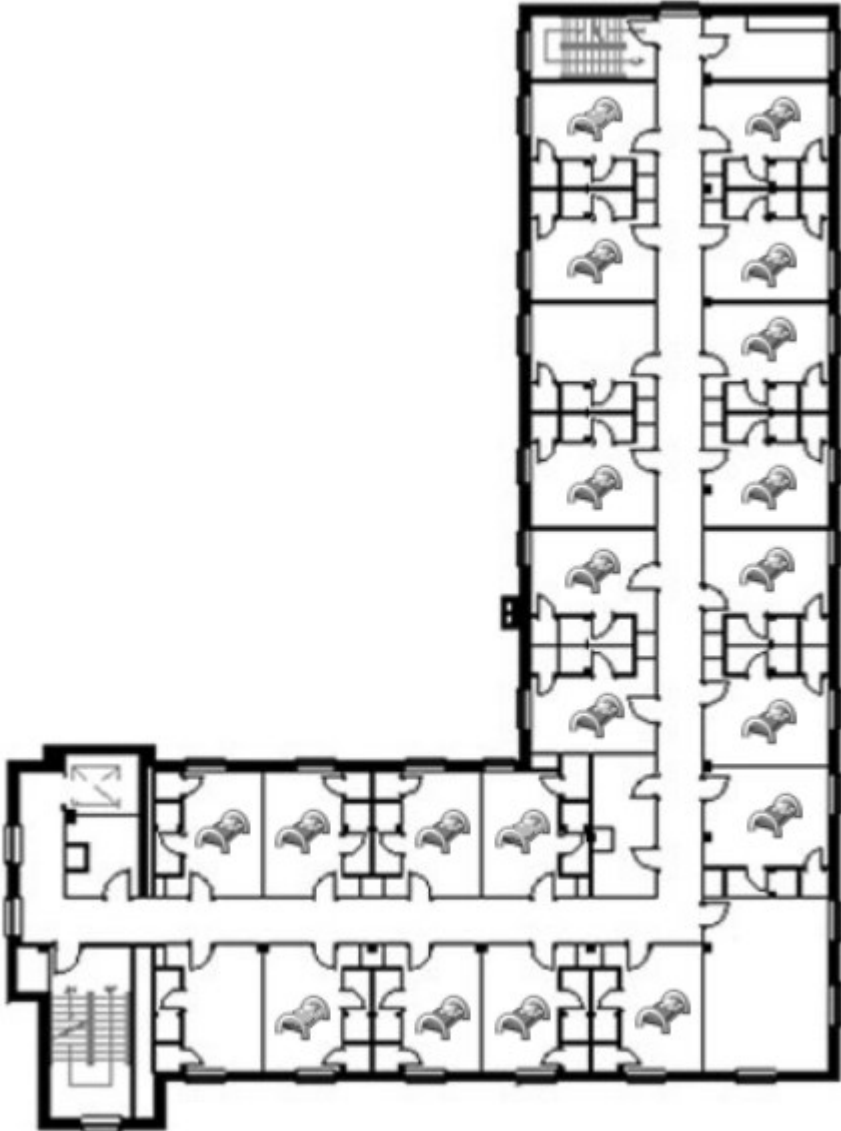

Queen's
UNIVERSITY

Residence Floor Plans

John Deutsch

University

Centre

Rooms in JDUC can be found under "Graduate Residence" in the self-selection system.

While every effort is made to ensure floor plans are accurate, there may be some discrepancies between these floor plans and the plans shown in the self-selection process.

John Deutsch University Centre – 4th Floor

John Deutsch University Centre – 5th Floor

John Deutsch University Centre – 6th Floor

John Deutsch University Centre – 7th Floor