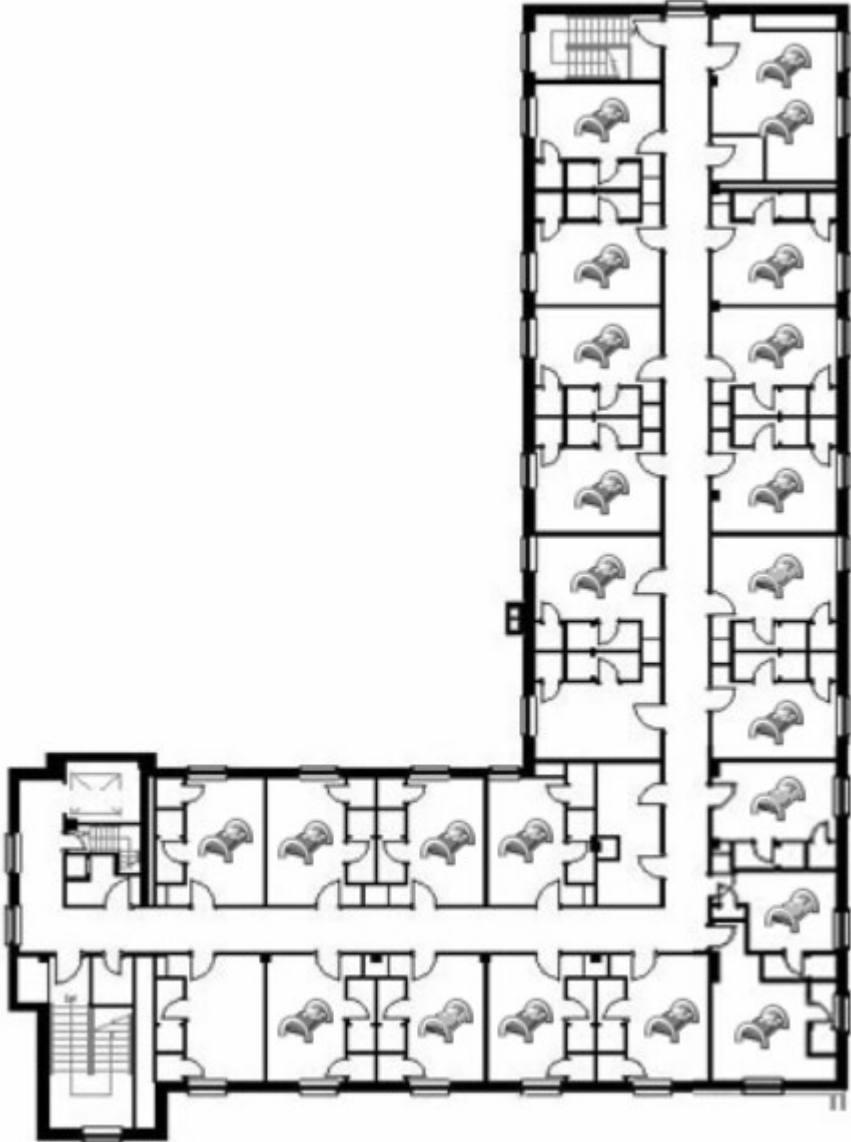

Queen's
UNIVERSITY

Residence Floor Plans

John Deutsch

University

Centre

Rooms in JDUC can be found under "Graduate Residence" in the self-selection system.

While every effort is made to ensure floor plans are accurate, there may be some discrepancies between these floor plans and the plans shown in the self-selection process.

John Deutsch University Centre – 4th Floor

John Deutsch University Centre – 5th Floor

John Deutsch University Centre – 6th Floor

John Deutsch University Centre – 7th Floor