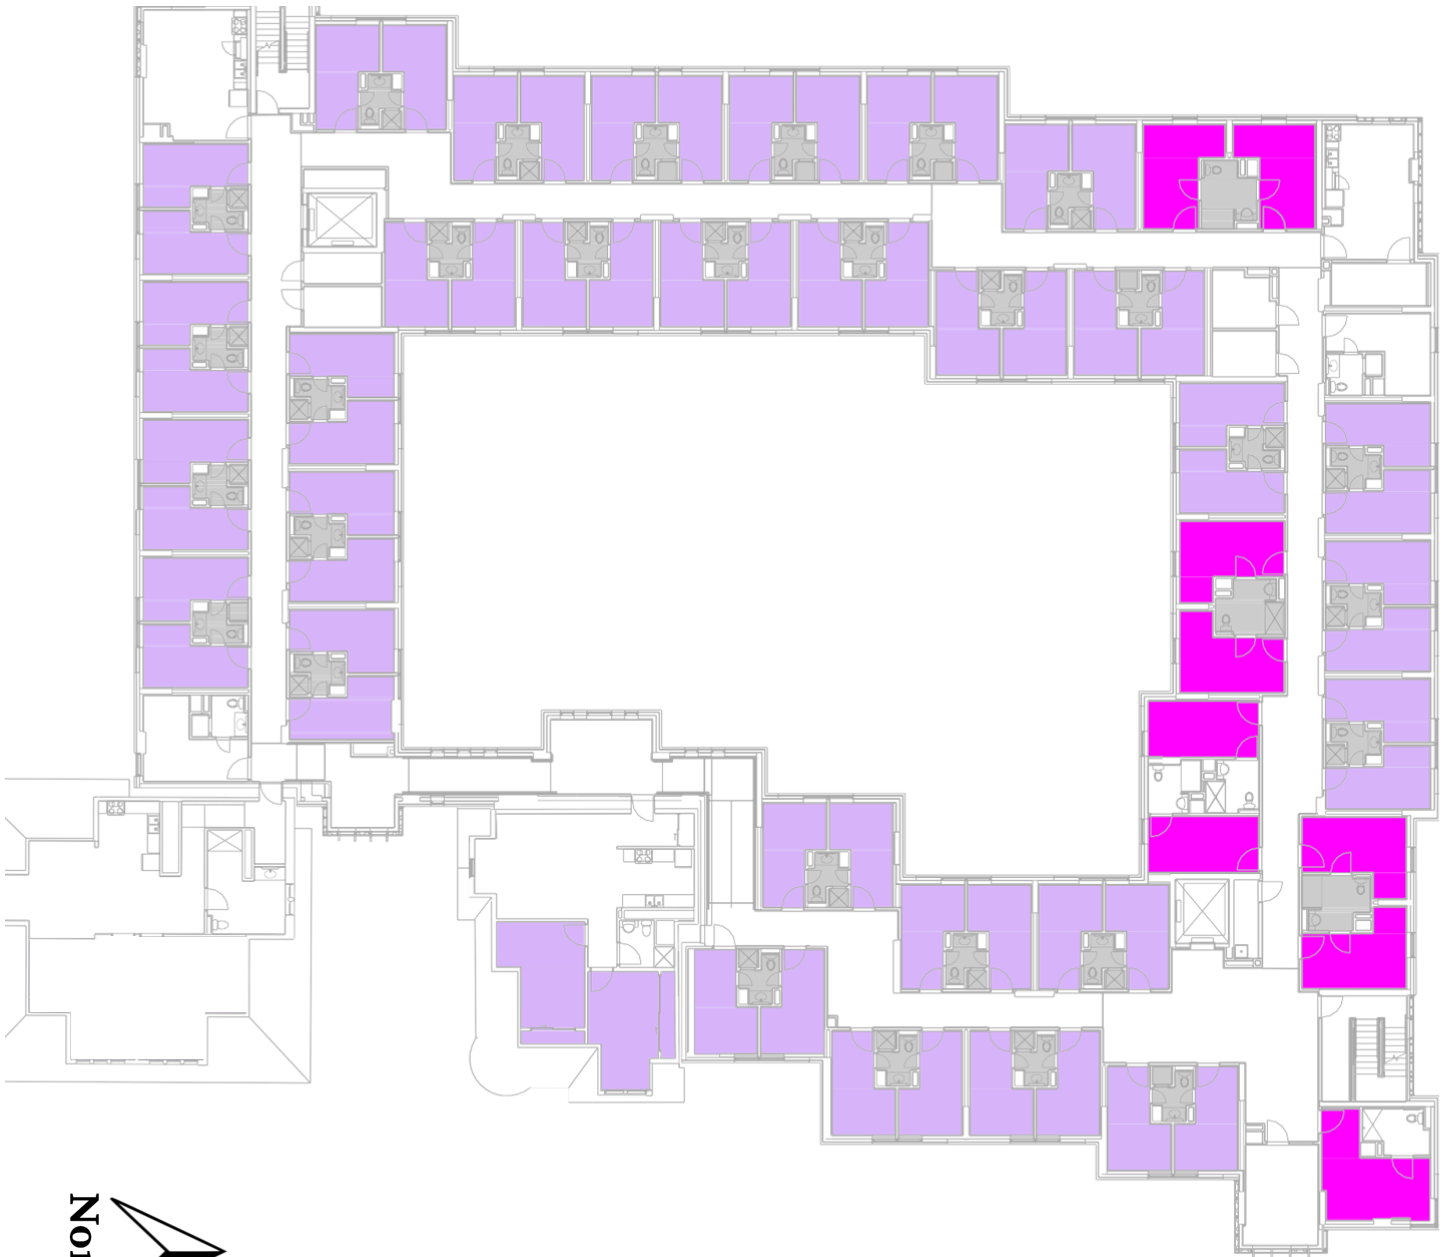

Queen's
UNIVERSITY

Residence Floor Plans

Endaayaan – Tkanónsote

While every effort is made to ensure floor plans are accurate, there may be some discrepancies between these floor plans and the plans shown in the self-selection process.

Endaayaan – Tkanónsote – 1st Floor

Washrooms	Grey
Accessible Room	Magenta
Single Room	Light Purple

Endaayaan – Tkanónsote – 2nd Floor

Washrooms	Grey
Accessible Room	Magenta
Single Room	Light Purple

Endaayaan – Tkanónsote – 3rd Floor

Washrooms	Grey
Accessible Room	Magenta
Single Room	Light Purple

Endaayaan – Tkanónsote – 4th Floor

Washrooms	Grey
Accessible Room	Magenta
Single Room	Light Purple

Endaayaan – Tkanónsote – 5th Floor

Washrooms	Grey
Accessible Room	Magenta
Single Room	Light Purple