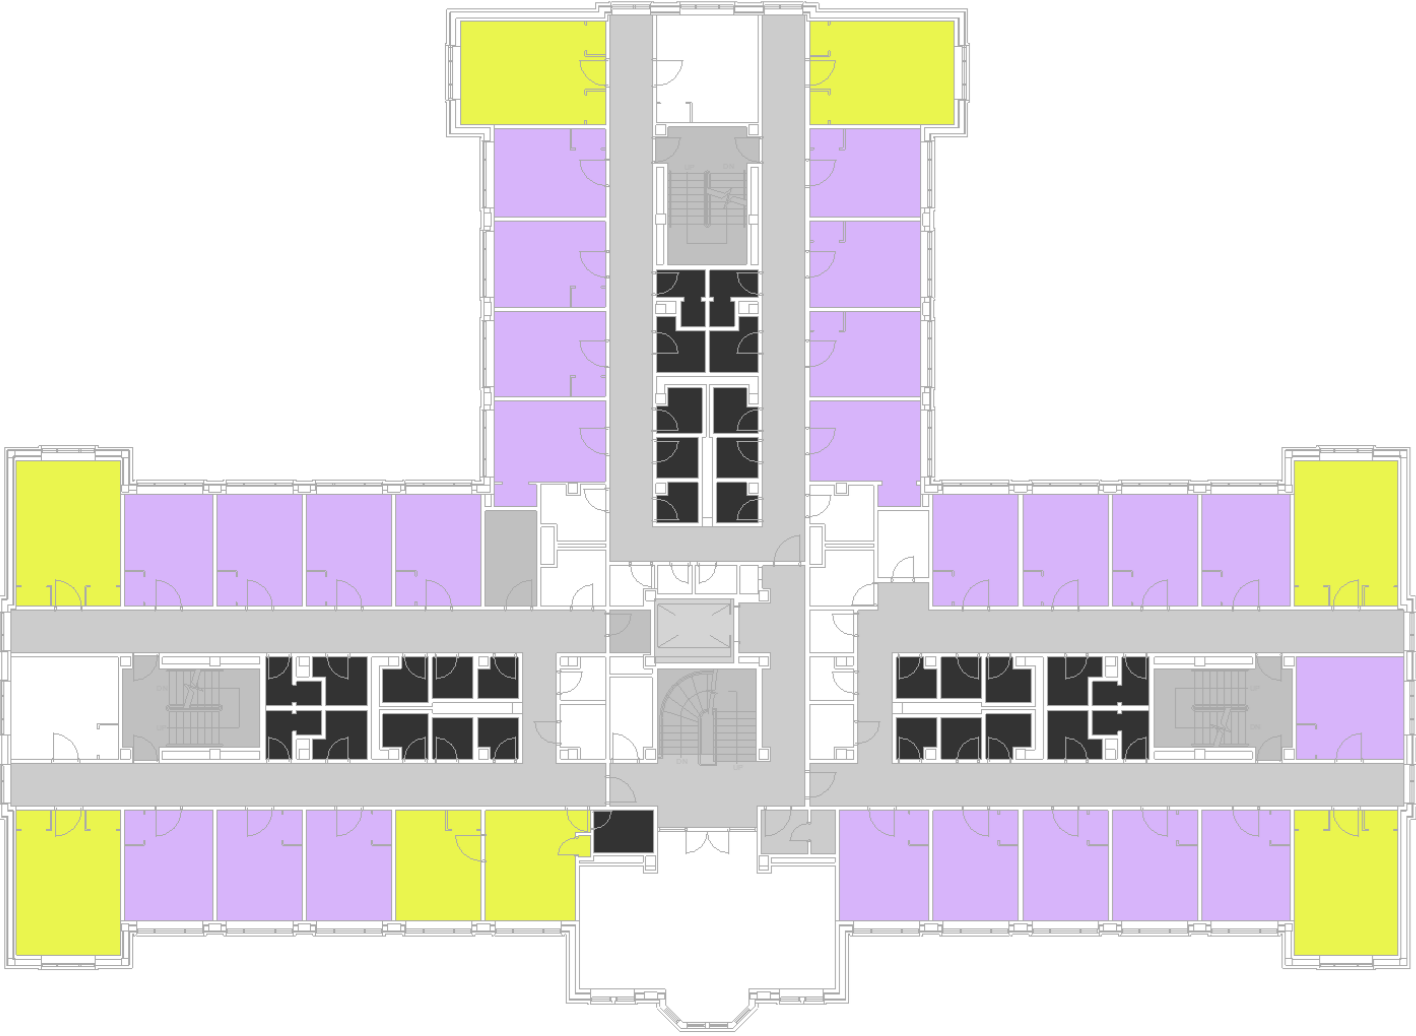

Queen's
UNIVERSITY

Residence Floor Plans

Chown Hall

While every effort is made to ensure floor plans are accurate, there may be some discrepancies between these floor plans and the plans shown in the self-selection process.

Chown Hall – Ground Floor

Washrooms	Black
Quad Room	Orange
Triple Room	Pink
Double Room	Yellow-Green
Single Room	Purple

Chown Hall – 1st Floor

Washrooms	Black
Double Room	Yellow
Single Room	Purple

Chown Hall – 2nd Floor

Washrooms	Black
Double Room	Yellow
Single Room	Purple
Triple Room	Pink

Chown Hall – 3rd Floor

Washrooms	Black
Double Room	Yellow
Single Room	Purple

Chown Hall – 4th Floor

Washrooms	Black
Double Room	Yellow
Single Room	Purple