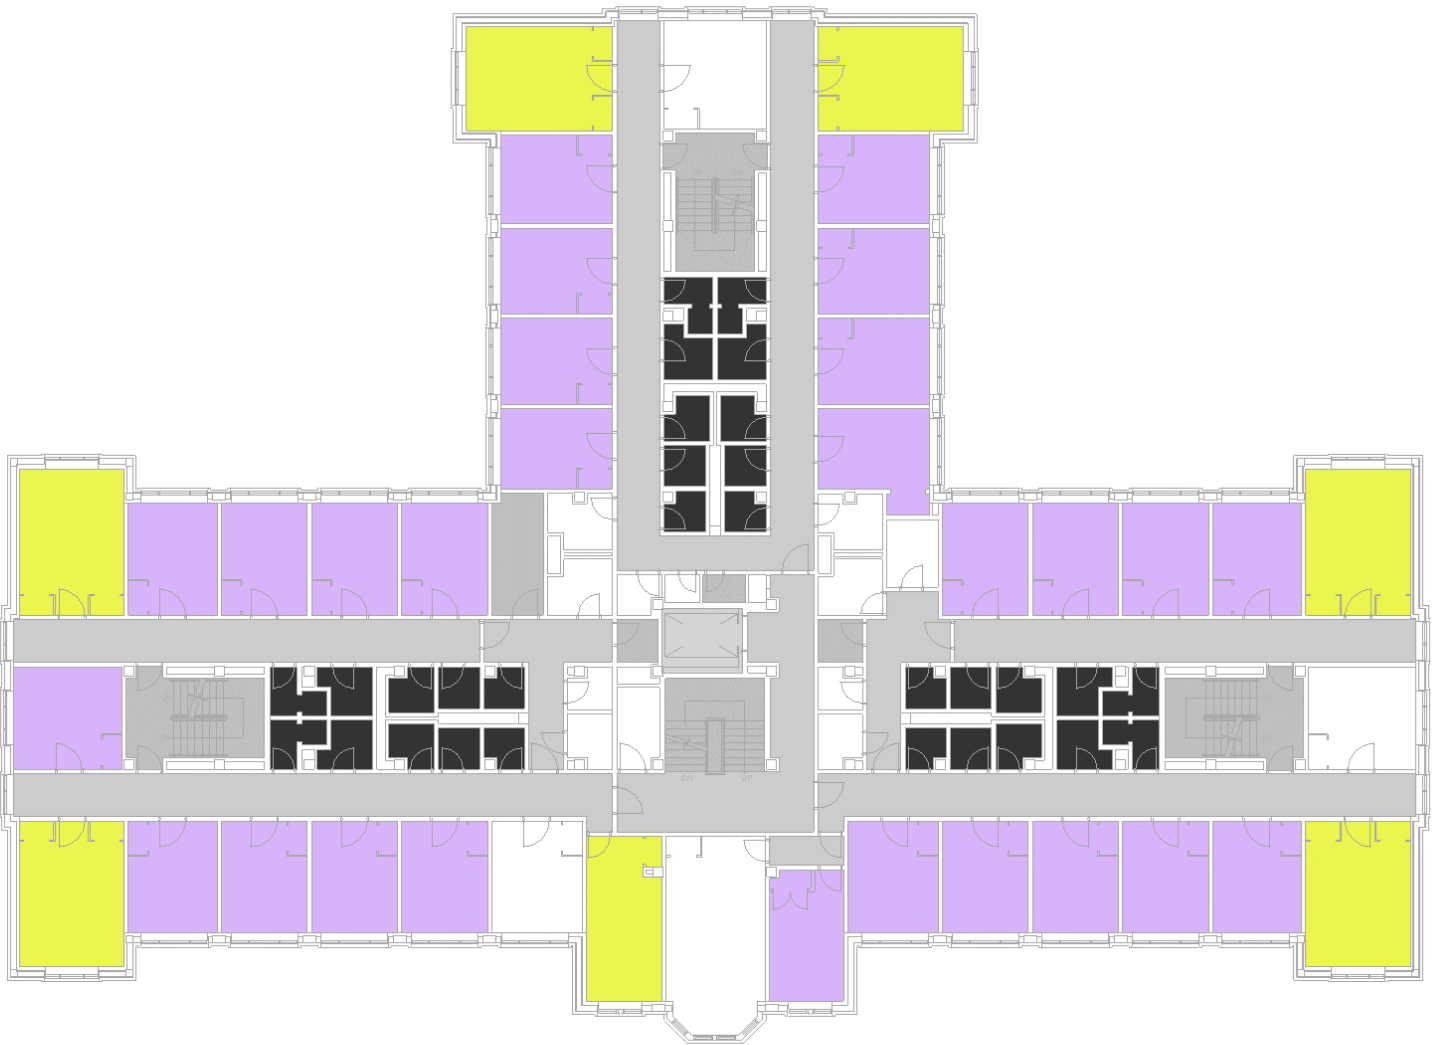

Queen's
UNIVERSITY

Residence Floor Plans

Chown Hall

While every effort is made to ensure floor plans are accurate, there may be some discrepancies between these floor plans and the plans shown in the self-selection process.

Chown Hall – Ground Floor

Washrooms	Black
Quad Room	Orange
Triple Room	Pink
Double Room	Yellow-Green
Single Room	Purple

Chown Hall – 1st Floor

Washrooms	Black
Double Room	Yellow
Single Room	Purple

Chown Hall – 2nd Floor

Washrooms	Black
Double Room	Yellow
Single Room	Purple
Triple Room	Pink

Chown Hall – 3rd Floor

Washrooms	Black
Double Room	Yellow
Single Room	Purple

Chown Hall – 4th Floor

Washrooms	Black
Double Room	Yellow
Single Room	Purple