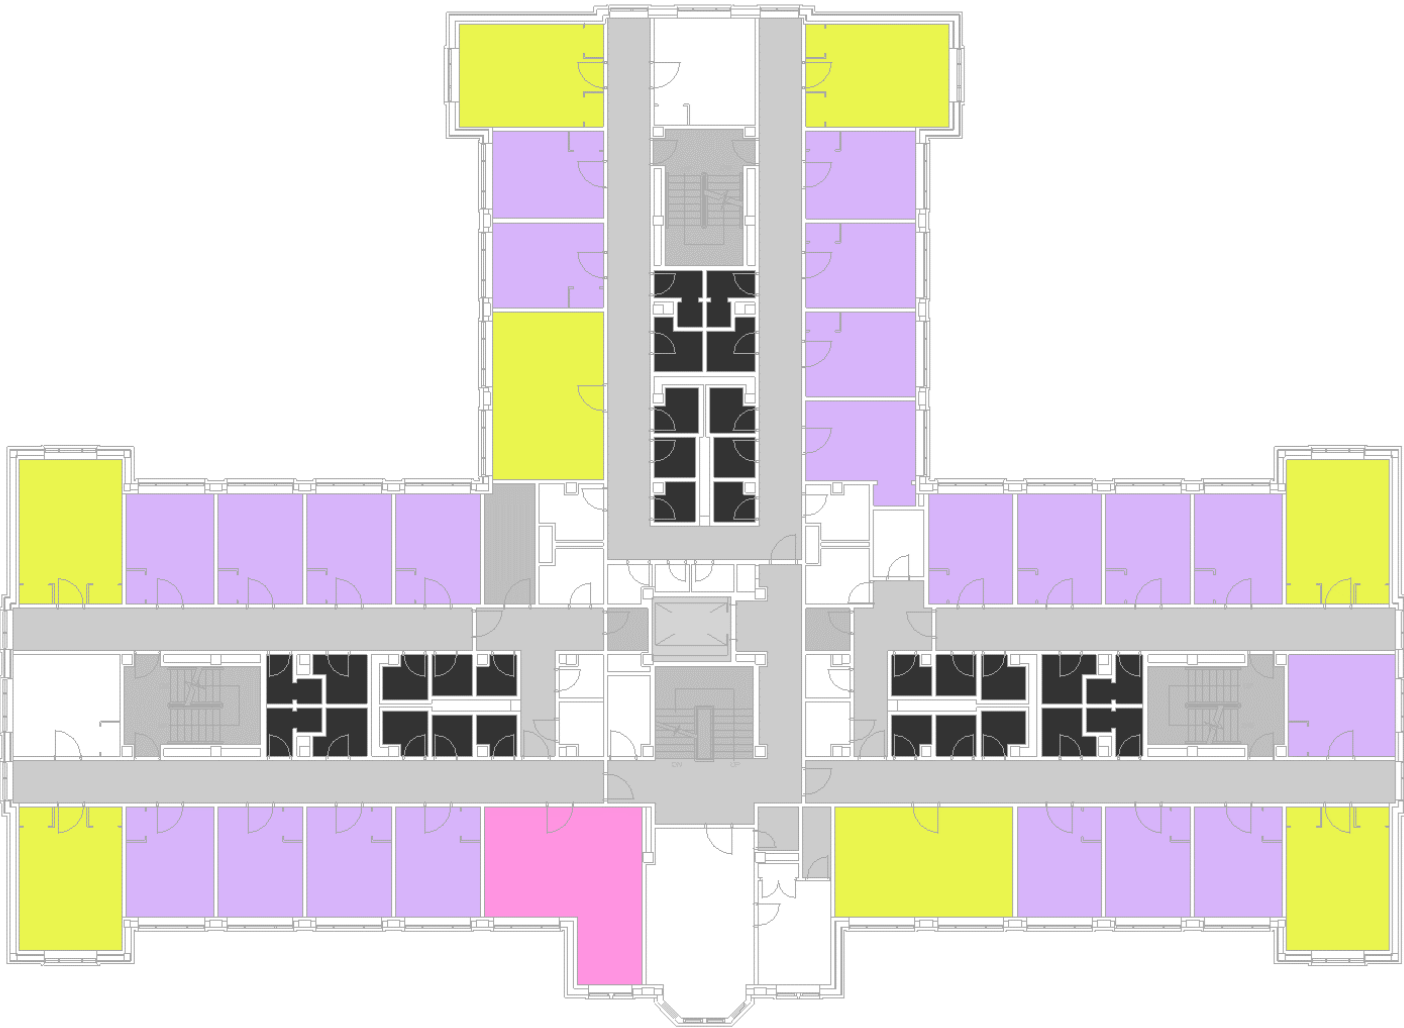

Queen's
UNIVERSITY

Residence Floor Plans

Chown Hall

While every effort is made to ensure floor plans are accurate, there may be some discrepancies between these floor plans and the plans shown in the self-selection process.

Chown Hall – Ground Floor

Washrooms	Black
Quad Room	Orange
Triple Room	Pink
Double Room	Yellow-Green
Single Room	Purple

Chown Hall – 1st Floor

Washrooms	Black
Double Room	Yellow
Single Room	Purple

Chown Hall – 2nd Floor

Washrooms	Black
Double Room	Yellow
Single Room	Purple
Triple Room	Pink

Chown Hall – 3rd Floor

Washrooms	Black
Double Room	Yellow
Single Room	Purple

Chown Hall – 4th Floor

Washrooms	Black
Double Room	Yellow
Single Room	Purple