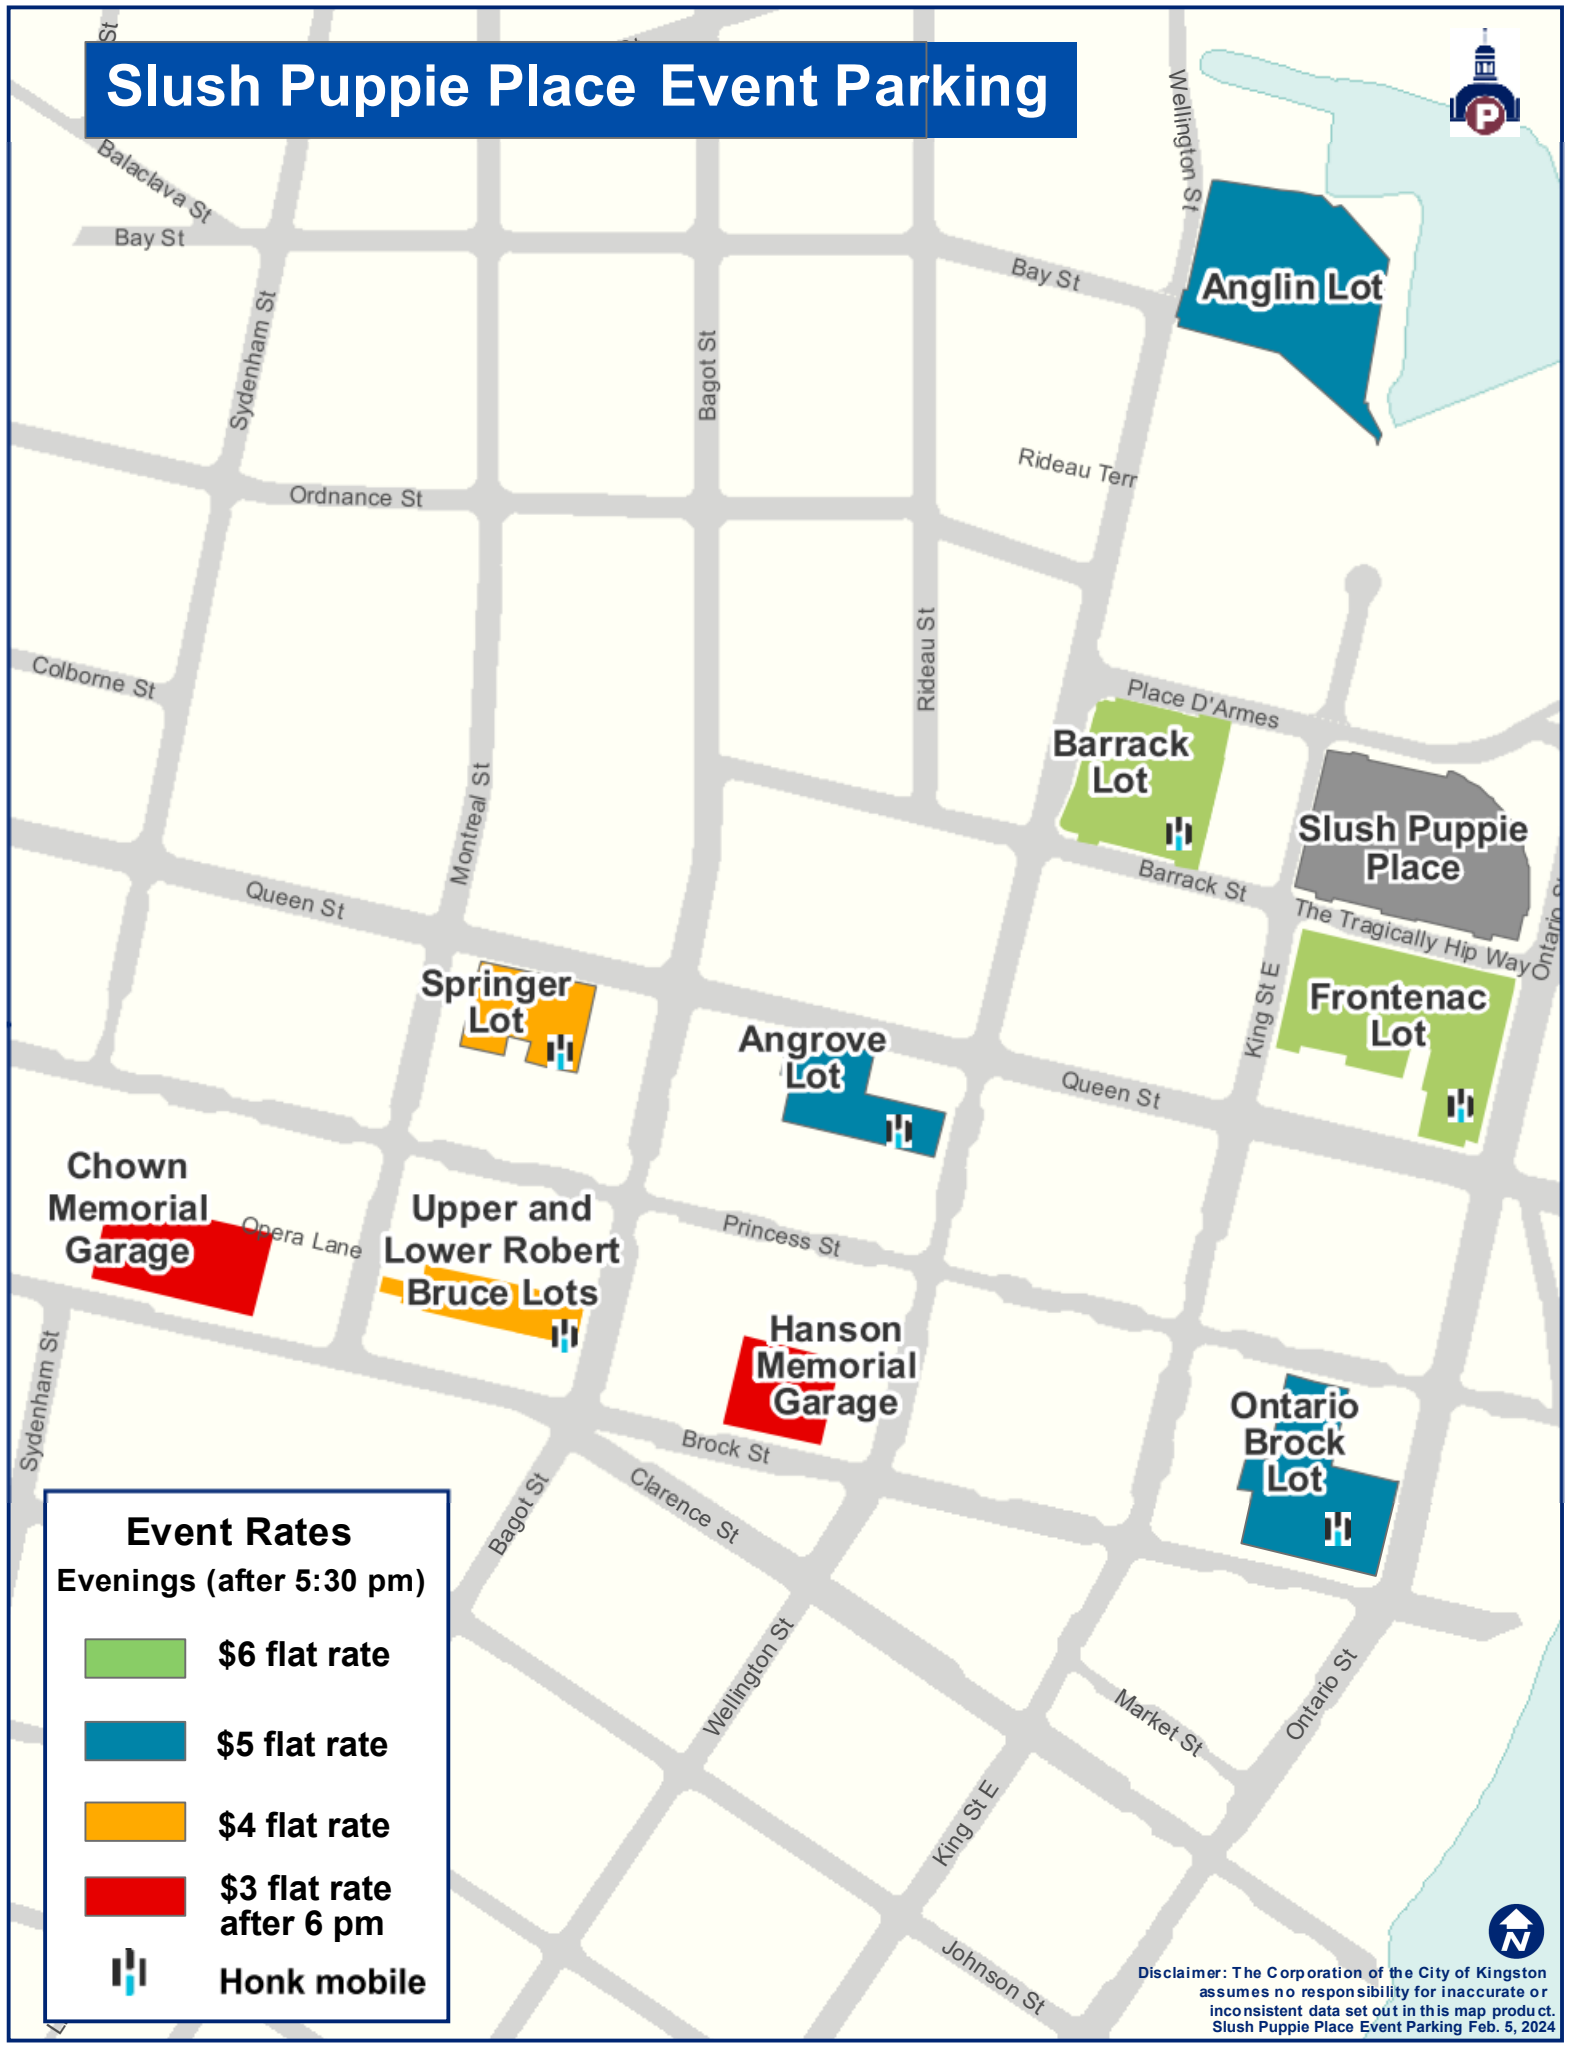

# Slush Puppie Place Event Parking

Event Rates	
Evenings (after 5:30 pm)	
	\$6 flat rate
	\$5 flat rate
	\$4 flat rate
	\$3 flat rate after 6 pm
	Honk mobile

Disclaimer: The Corporation of the City of Kingston assumes no responsibility for inaccurate or inconsistent data set out in this map product. Slush Puppie Place Event Parking Feb. 5, 2024