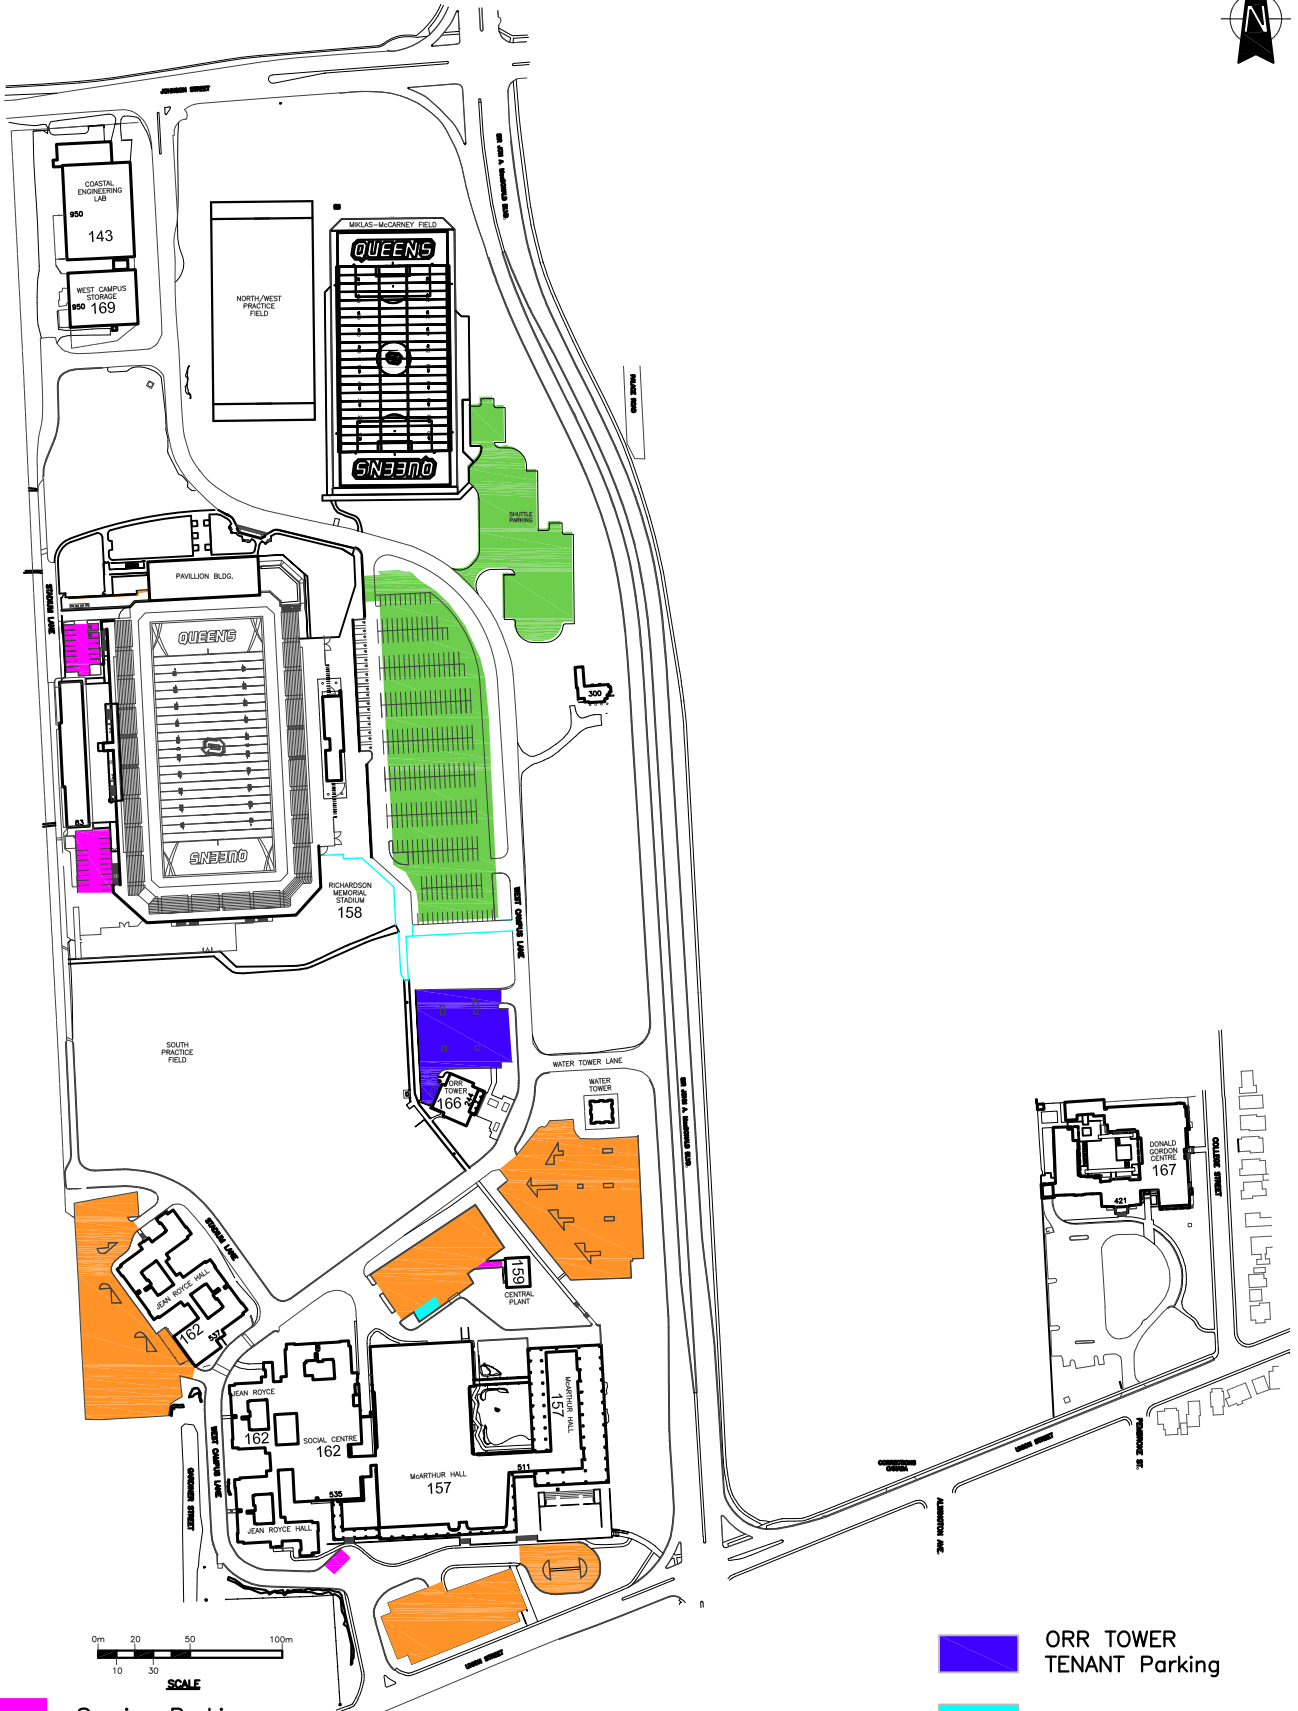

WEST CAMPUS-PARKING LOCATIONS

- Service Parking
- Surface Parking—Main & West Campus Permits ONLY
- Stadium Parking
- ORR TOWER TENANT Parking
- Motorcycle Parking
- Short Term Parking