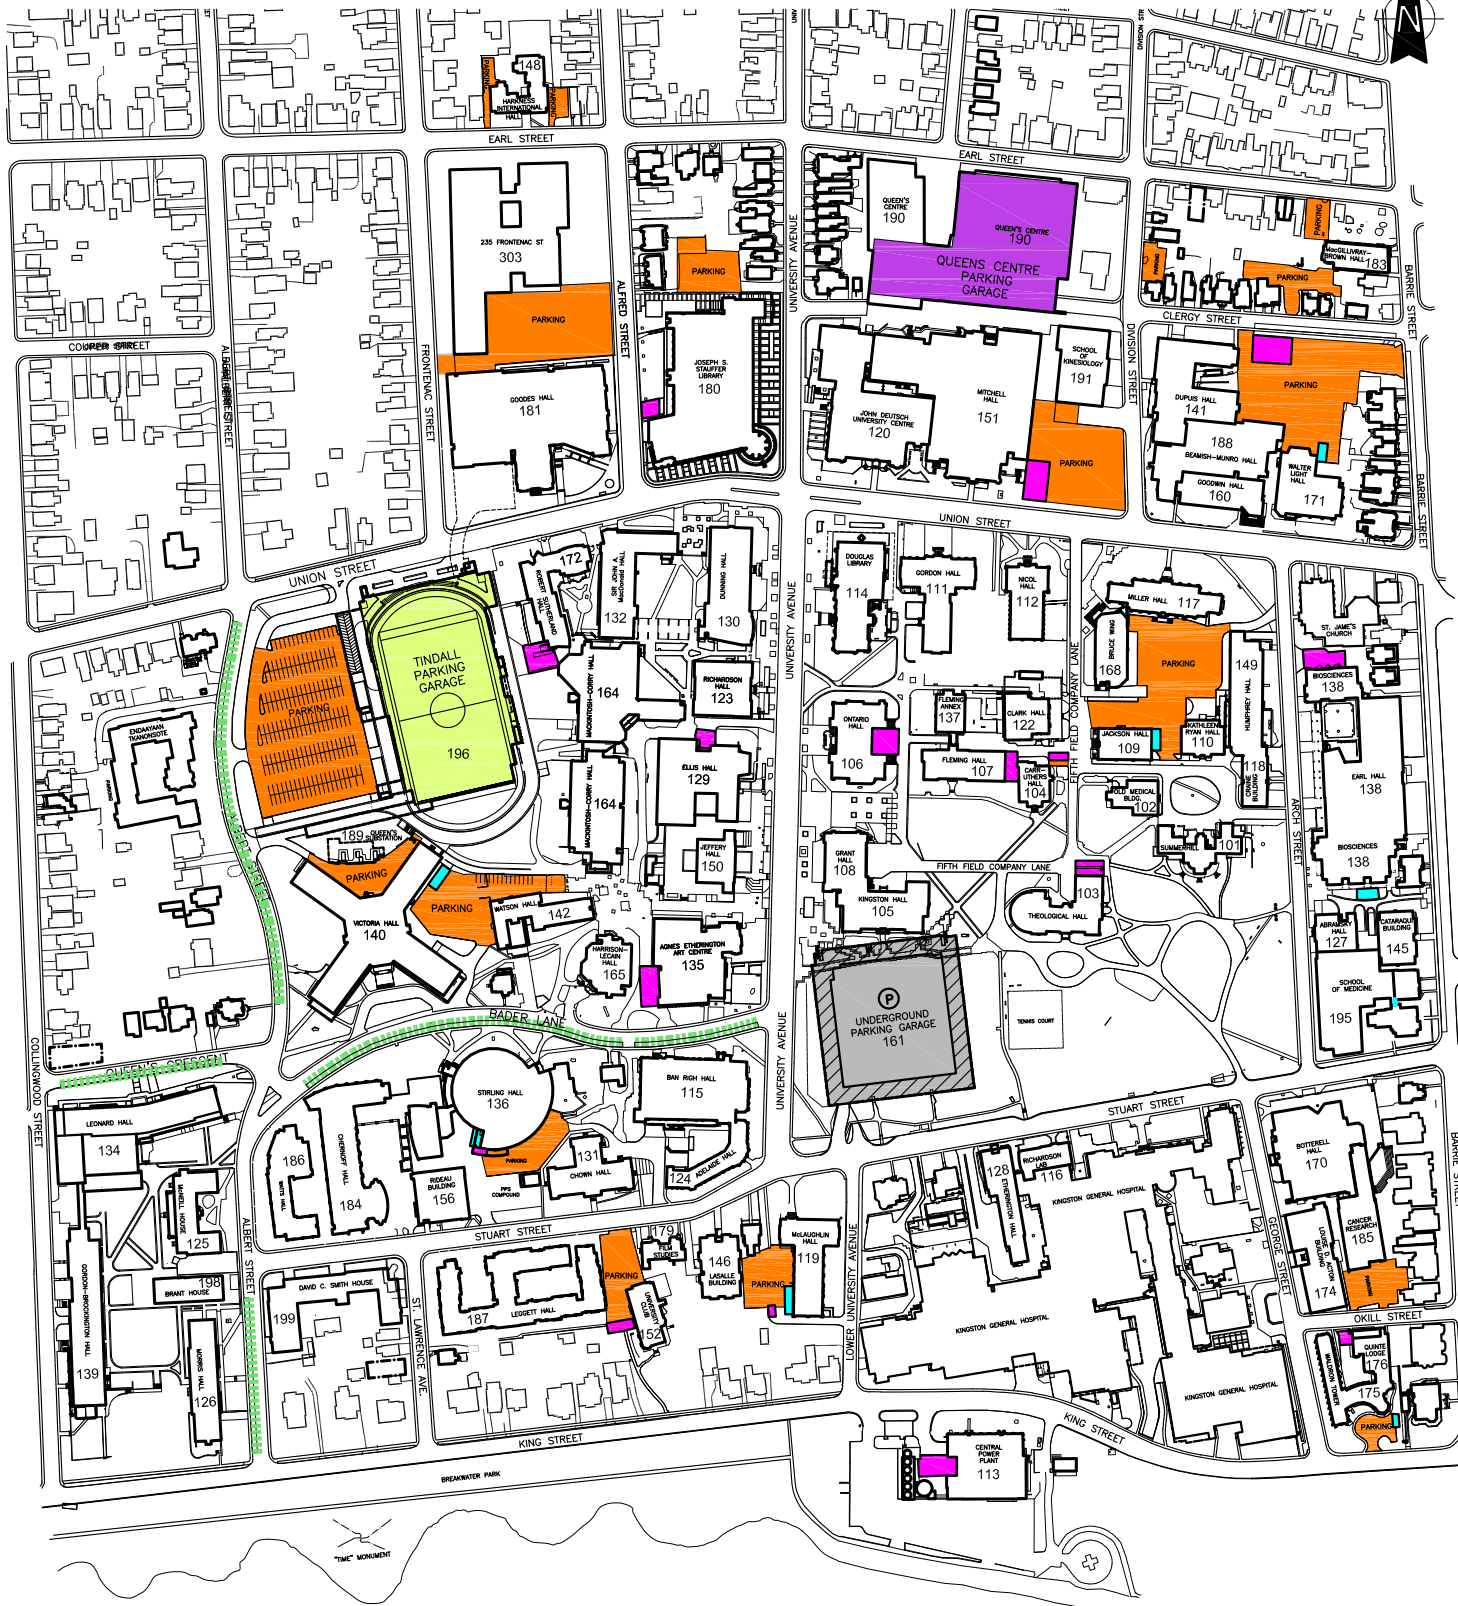

MAIN CAMPUS-PARKING LOCATIONS

----- On-Street Parking
 Main Campus Permits
 ONLY
 Parking Office
 355 King St. W
 1st Floor, Room 133

Queens Centre Garage
 permits only
 Union Street Garage
 permits only
 Surface Parking—Main
 Campus Permits ONLY

Motorcycle Parking
 Service Parking
P Stuart Street Garage
 Short Term Parking