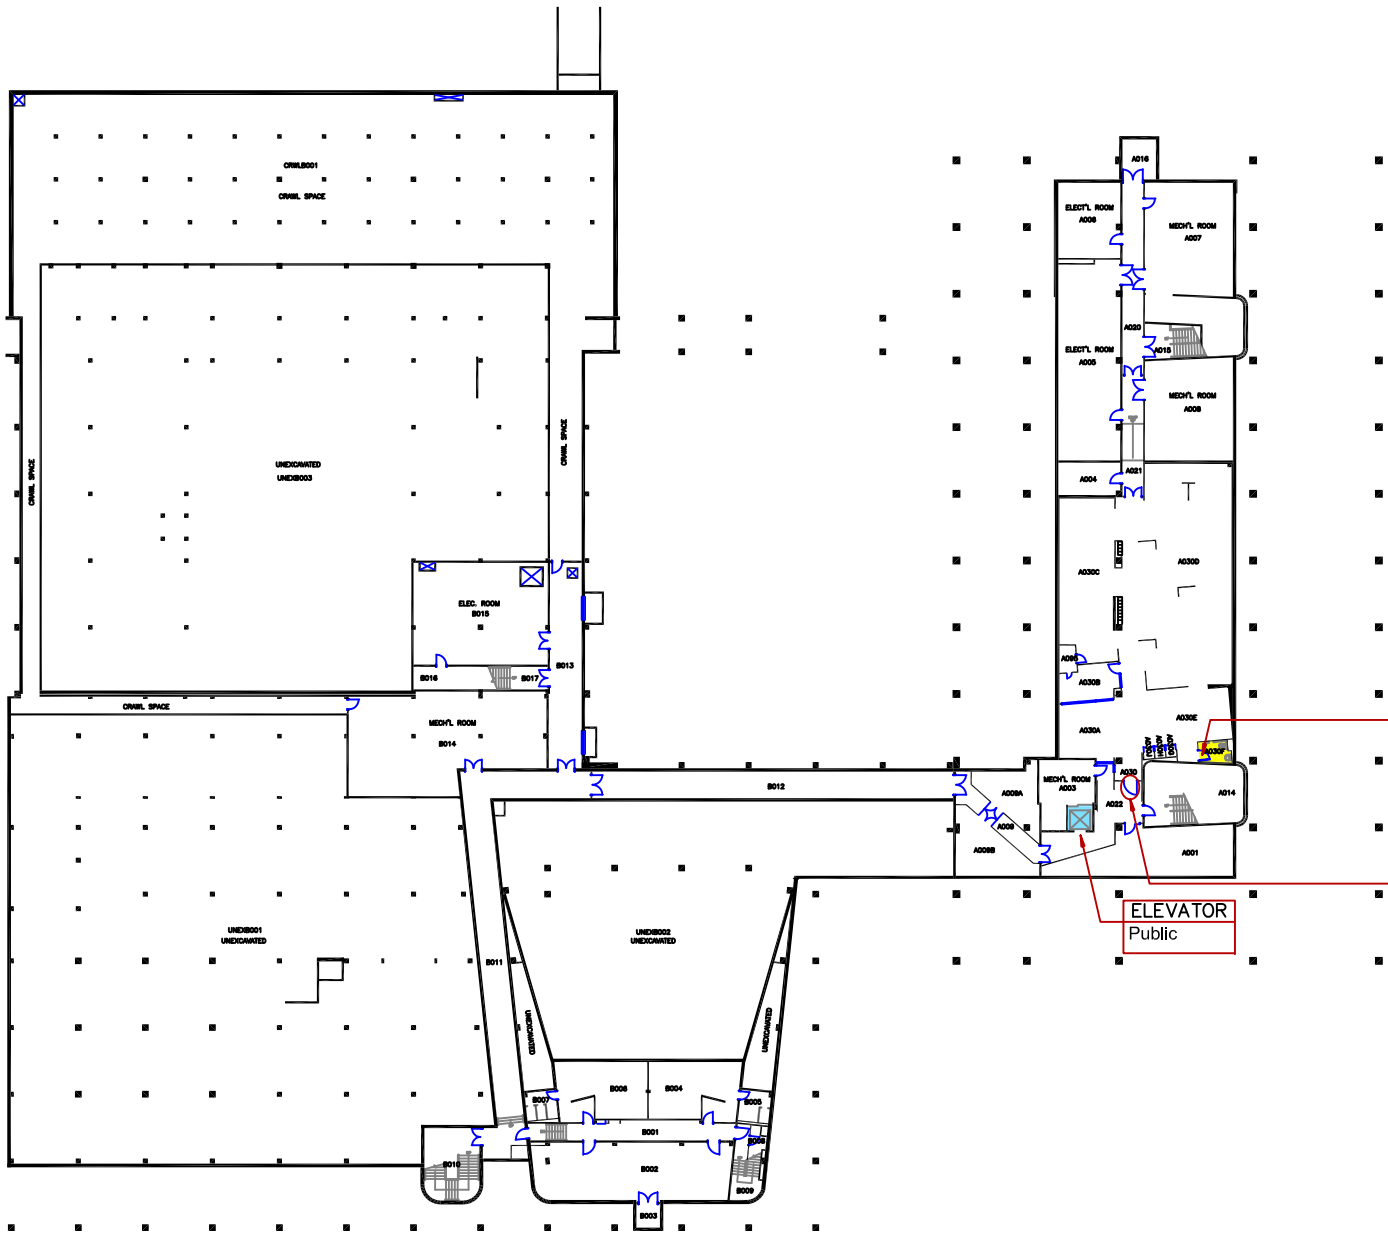

WASHROOM
Private Single-user
Not Accessible

 **WASHROOM**
Female - Multi-user
No Power Door

CORRIDOR DOOR
No Power Door Opener

ACCESSIBLE ENTRANCE
from Jean Royce Hall
Accessible with Power Door

ELEVATOR
Public

ACCESSIBLE ENTRANCE
511 UNION STREET
Accessible with Power Door

WASHROOM
Single-user
Power Door 

CORRIDOR DOOR
with Power Door
Opener

WASHROOM
Male - Multi-user
No Power Door 

WASHROOM
Female - Multi-user
No Power Door 

WASHROOM
Male - Multi-user
Not Accessible

WASHROOM
Private Single-user
Not Accessible

CORRIDOR DOOR
with Power Door
Opener

ELEVATOR
Public

POWER DOOR
Both panels open
together

ACCESSIBLE ENTRANCE
511 UNION STREET
Accessible with Power Door

-  **ACCESSIBLE ENTRANCE**
with Power Door Opener
-  **ELEVATOR**
-   **WASHROOM - ACCESSIBLE**
-  **WASHROOM - NOT ACCESSIBLE**

LEGEND

Queen's University	
McARTHUR HALL	
BLDG. No. 157	FIRST FLOOR PLAN

WASHROOM
Single-user
with Power Door