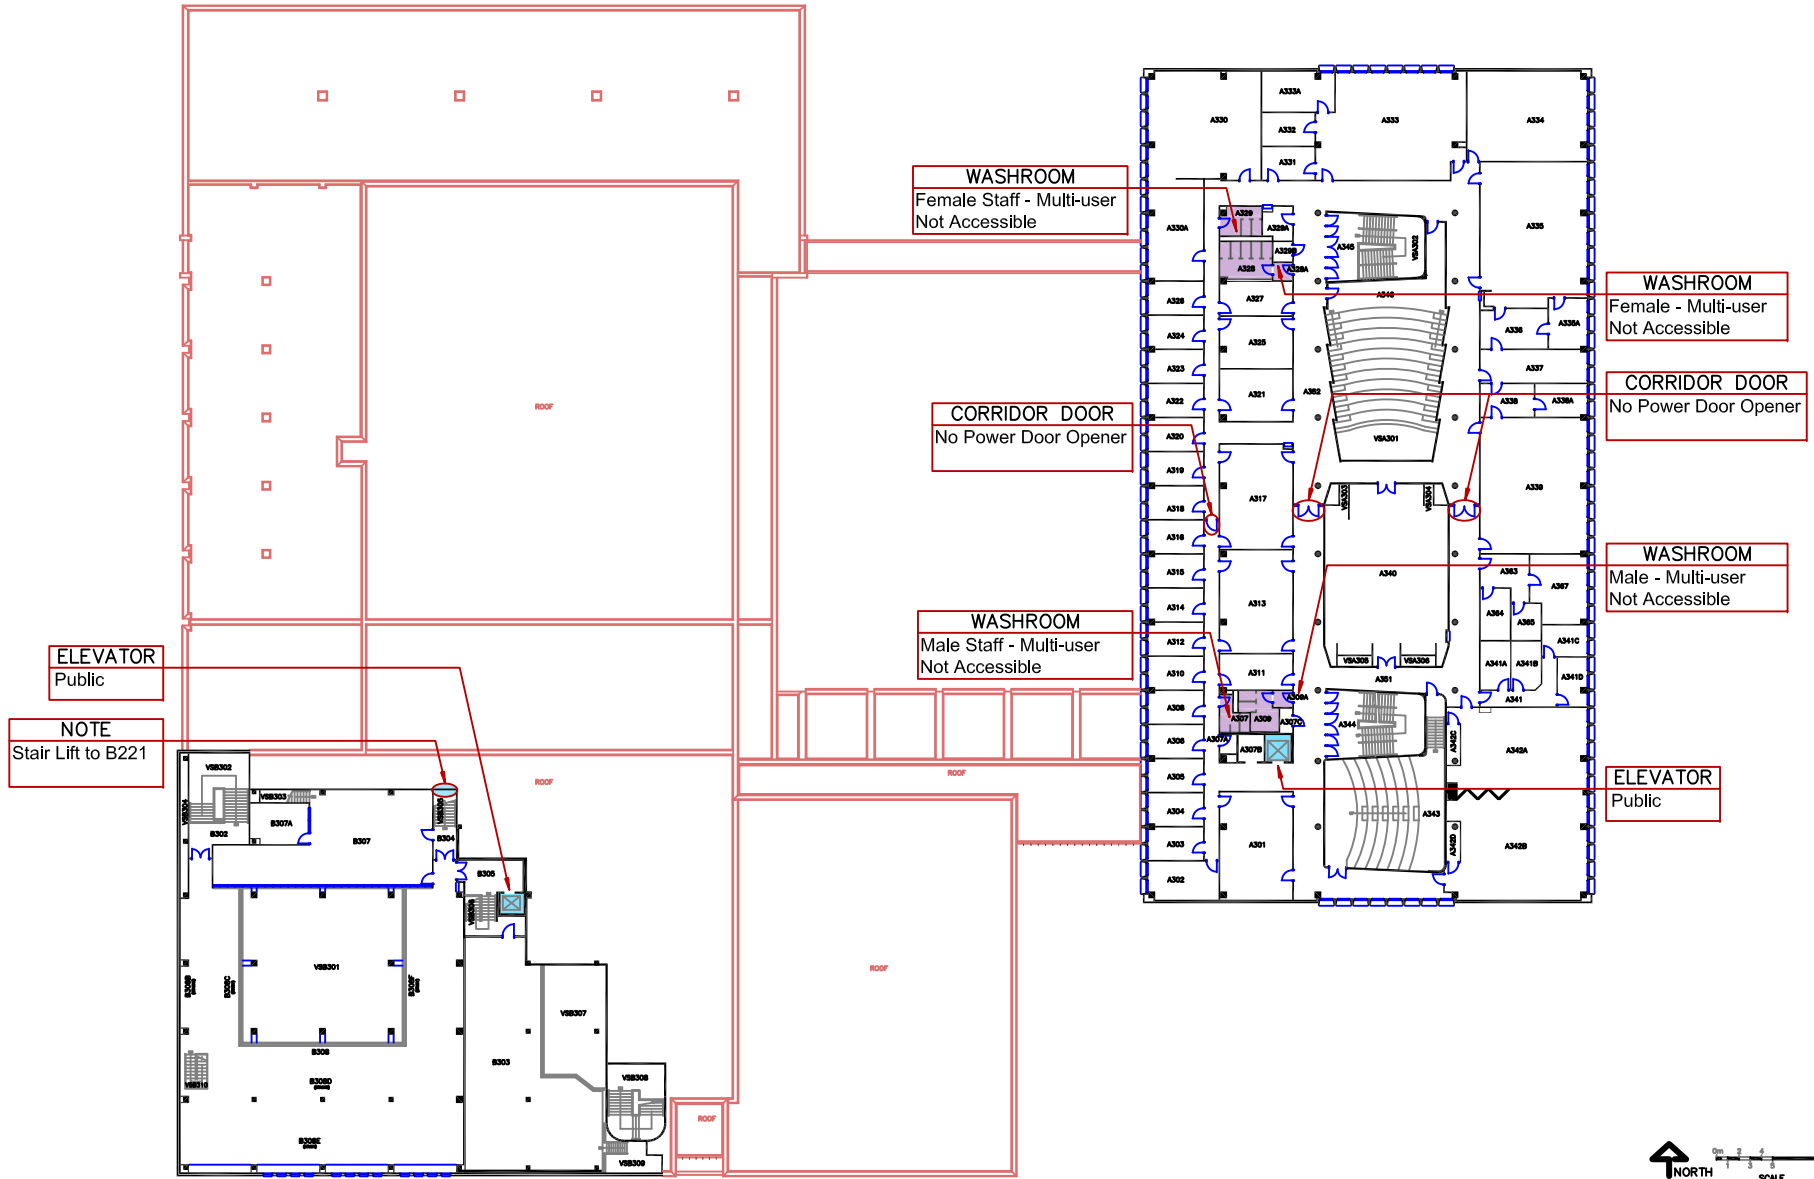

ACCESSIBLE ENTRANCE
511 UNION STREET
Accessible with Power Door

WASHROOM
Single-user
Power Door 

CORRIDOR DOOR
with Power Door
Opener

WASHROOM
Male - Multi-user
No Power Door 

WASHROOM
Female - Multi-user
No Power Door 

-  **ACCESSIBLE ENTRANCE**
with Power Door Opener
-  **ELEVATOR**
-   **WASHROOM - ACCESSIBLE**
-  **WASHROOM - NOT ACCESSIBLE**

LEGEND

Queen's University	
McARTHUR HALL	
BLDG. No. 157	FIRST FLOOR PLAN

WASHROOM
Single-user
with Power Door

CORRIDOR DOOR
No Power Door Opener

ELEVATOR
Public

-  ACCESSIBLE ENTRANCE
with Power Door Opener
-  ELEVATOR
-  WASHROOM - ACCESSIBLE
-  WASHROOM - NOT ACCESSIBLE

LEGEND

Queen's University	
McARTHUR HALL	
BLDG. No. 157	BASEMENT FLOOR PLAN

- ACCESSIBLE ENTRANCE with Power Door Opener
- ELEVATOR
- WASHROOM - ACCESSIBLE
- WASHROOM - NOT ACCESSIBLE

LEGEND

Queen's University	
McARTHUR HALL	
BLDG. No. 157	THIRD FLOOR PLAN