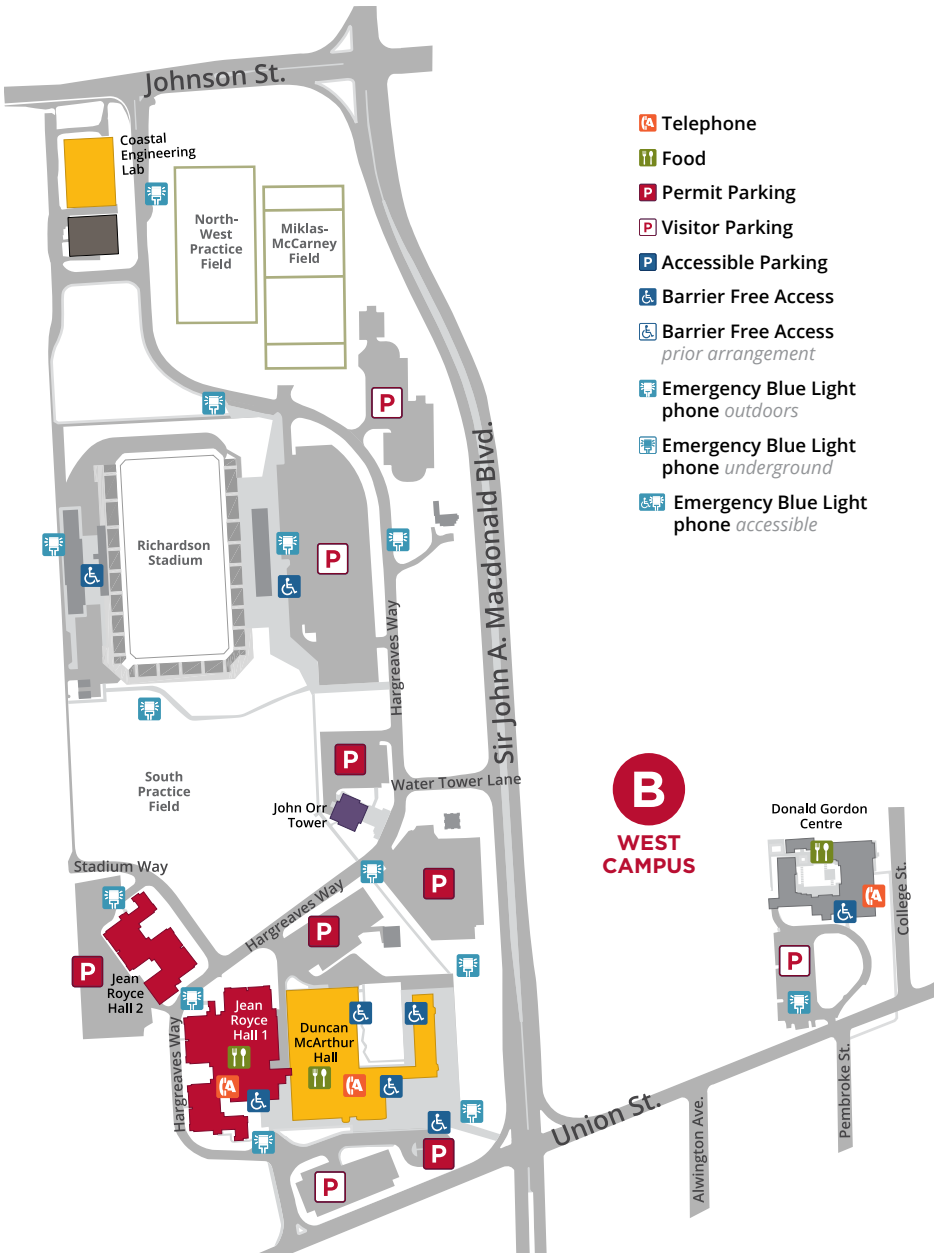

- Telephone
- Food
- Permit Parking
- Visitor Parking
- Accessible Parking
- Barrier Free Access
- Barrier Free Access
  prior arrangement
- Emergency Blue Light
  phone *outdoors*
- Emergency Blue Light
  phone *underground*
- Emergency Blue Light
  phone *accessible*

B
WEST CAMPUS