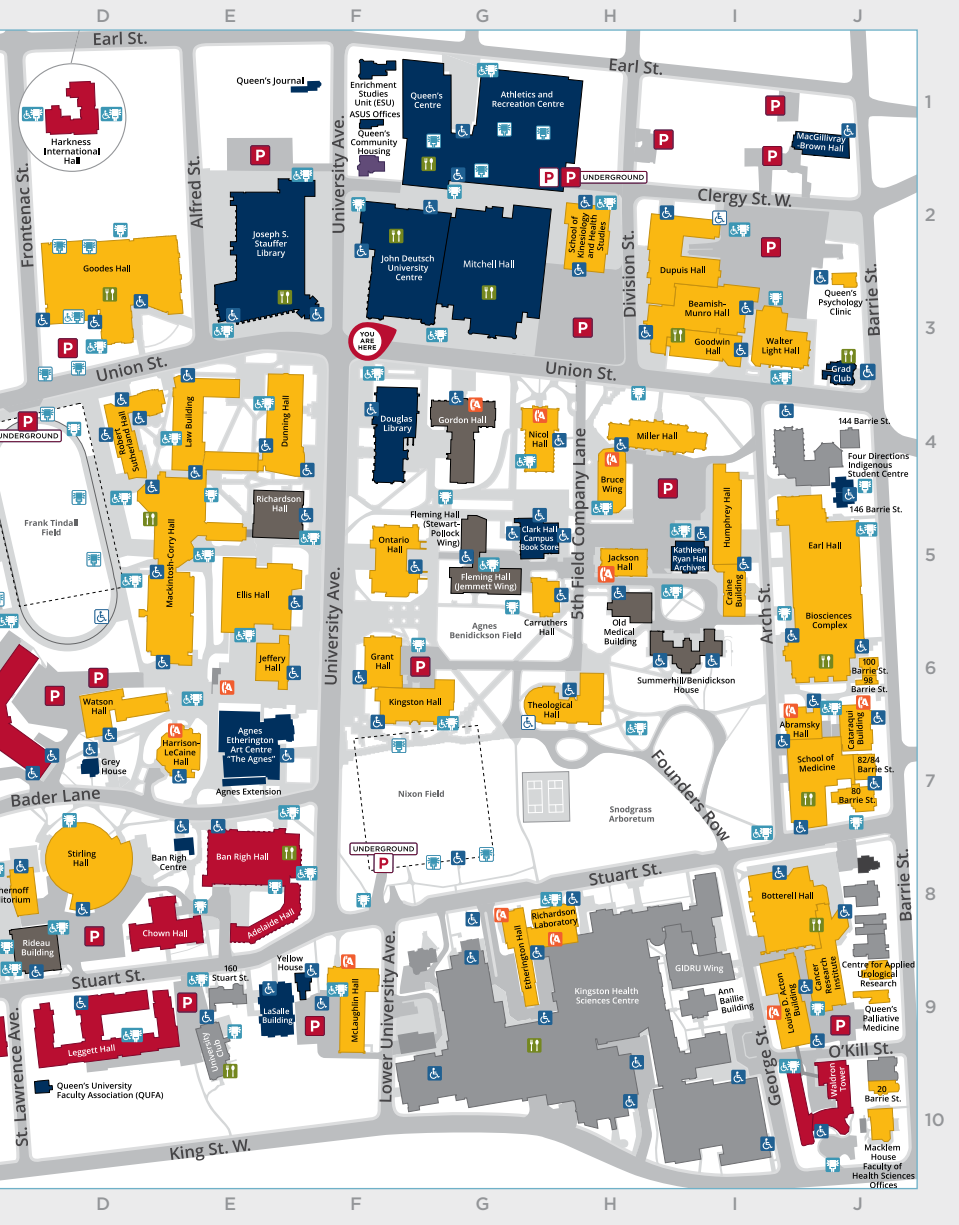

- P Accessible Parking
- ♿ Barrier Free Access *prior arrangement*
- ☎ Emergency Blue Light phone *underground*
- ♿ Barrier Free Access
- ☎ Emergency Blue Light phone *outdoors*
- ♿☎ Emergency Blue Light phone *accessible*