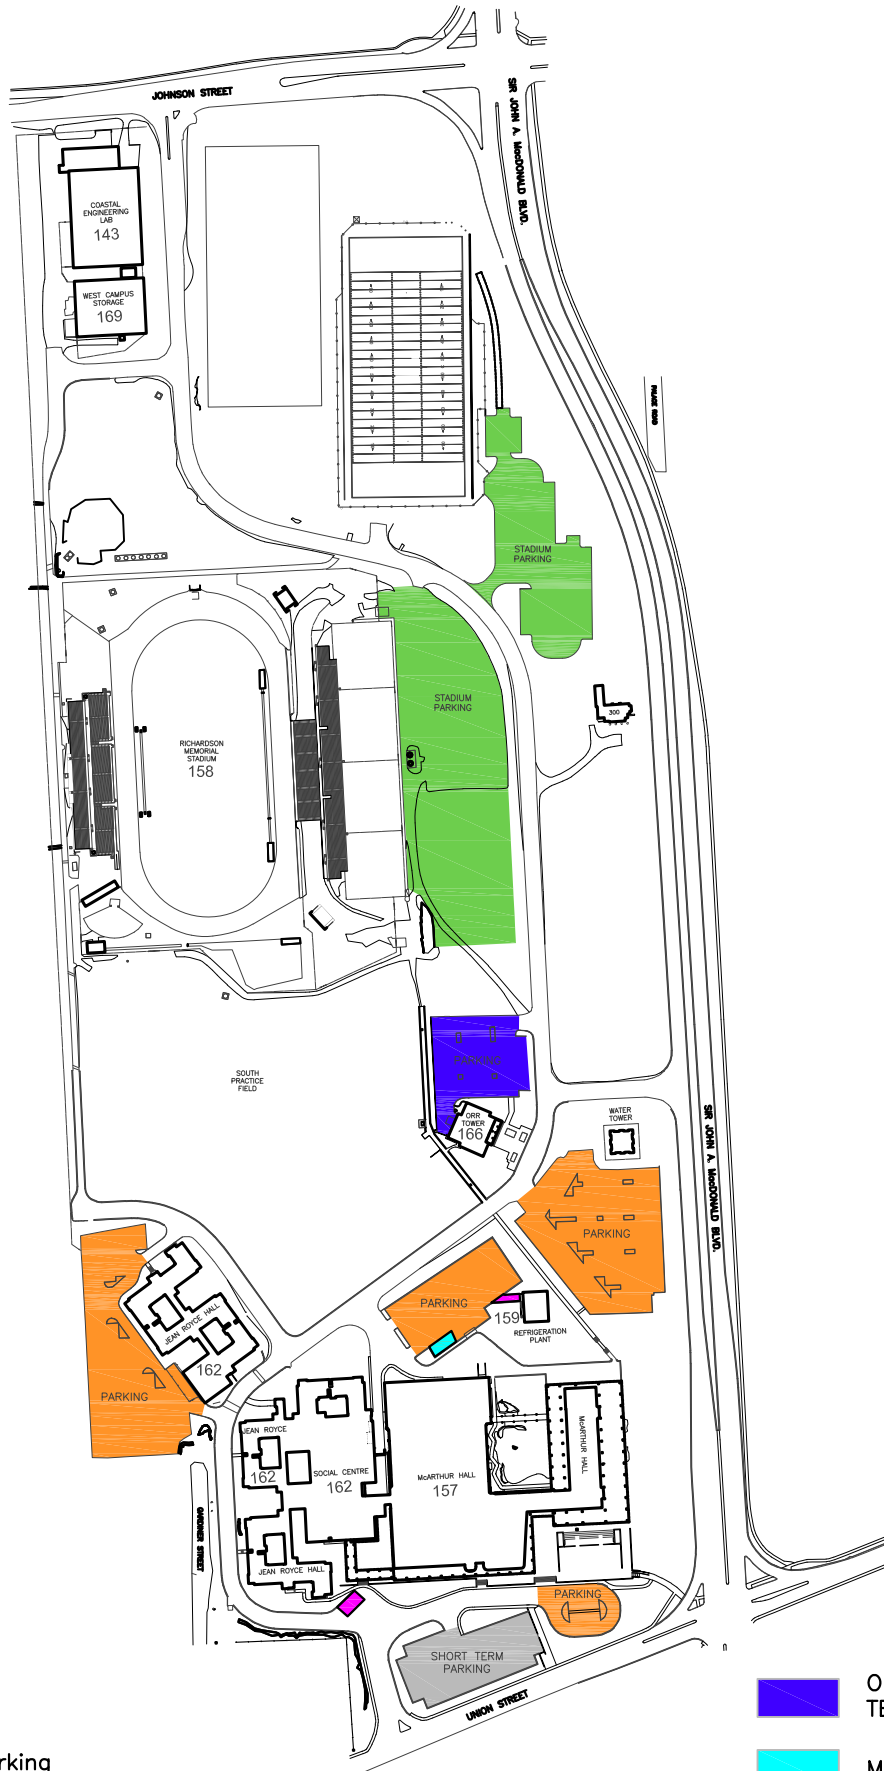

# WEST CAMPUS-PARKING LOCATIONS

Service Parking

Surface Parking—Main & West  
Campus Permits ONLY

Stadium Parking

ORR TOWER  
TENANT Parking

Motorcycle Parking

Short Term Parking