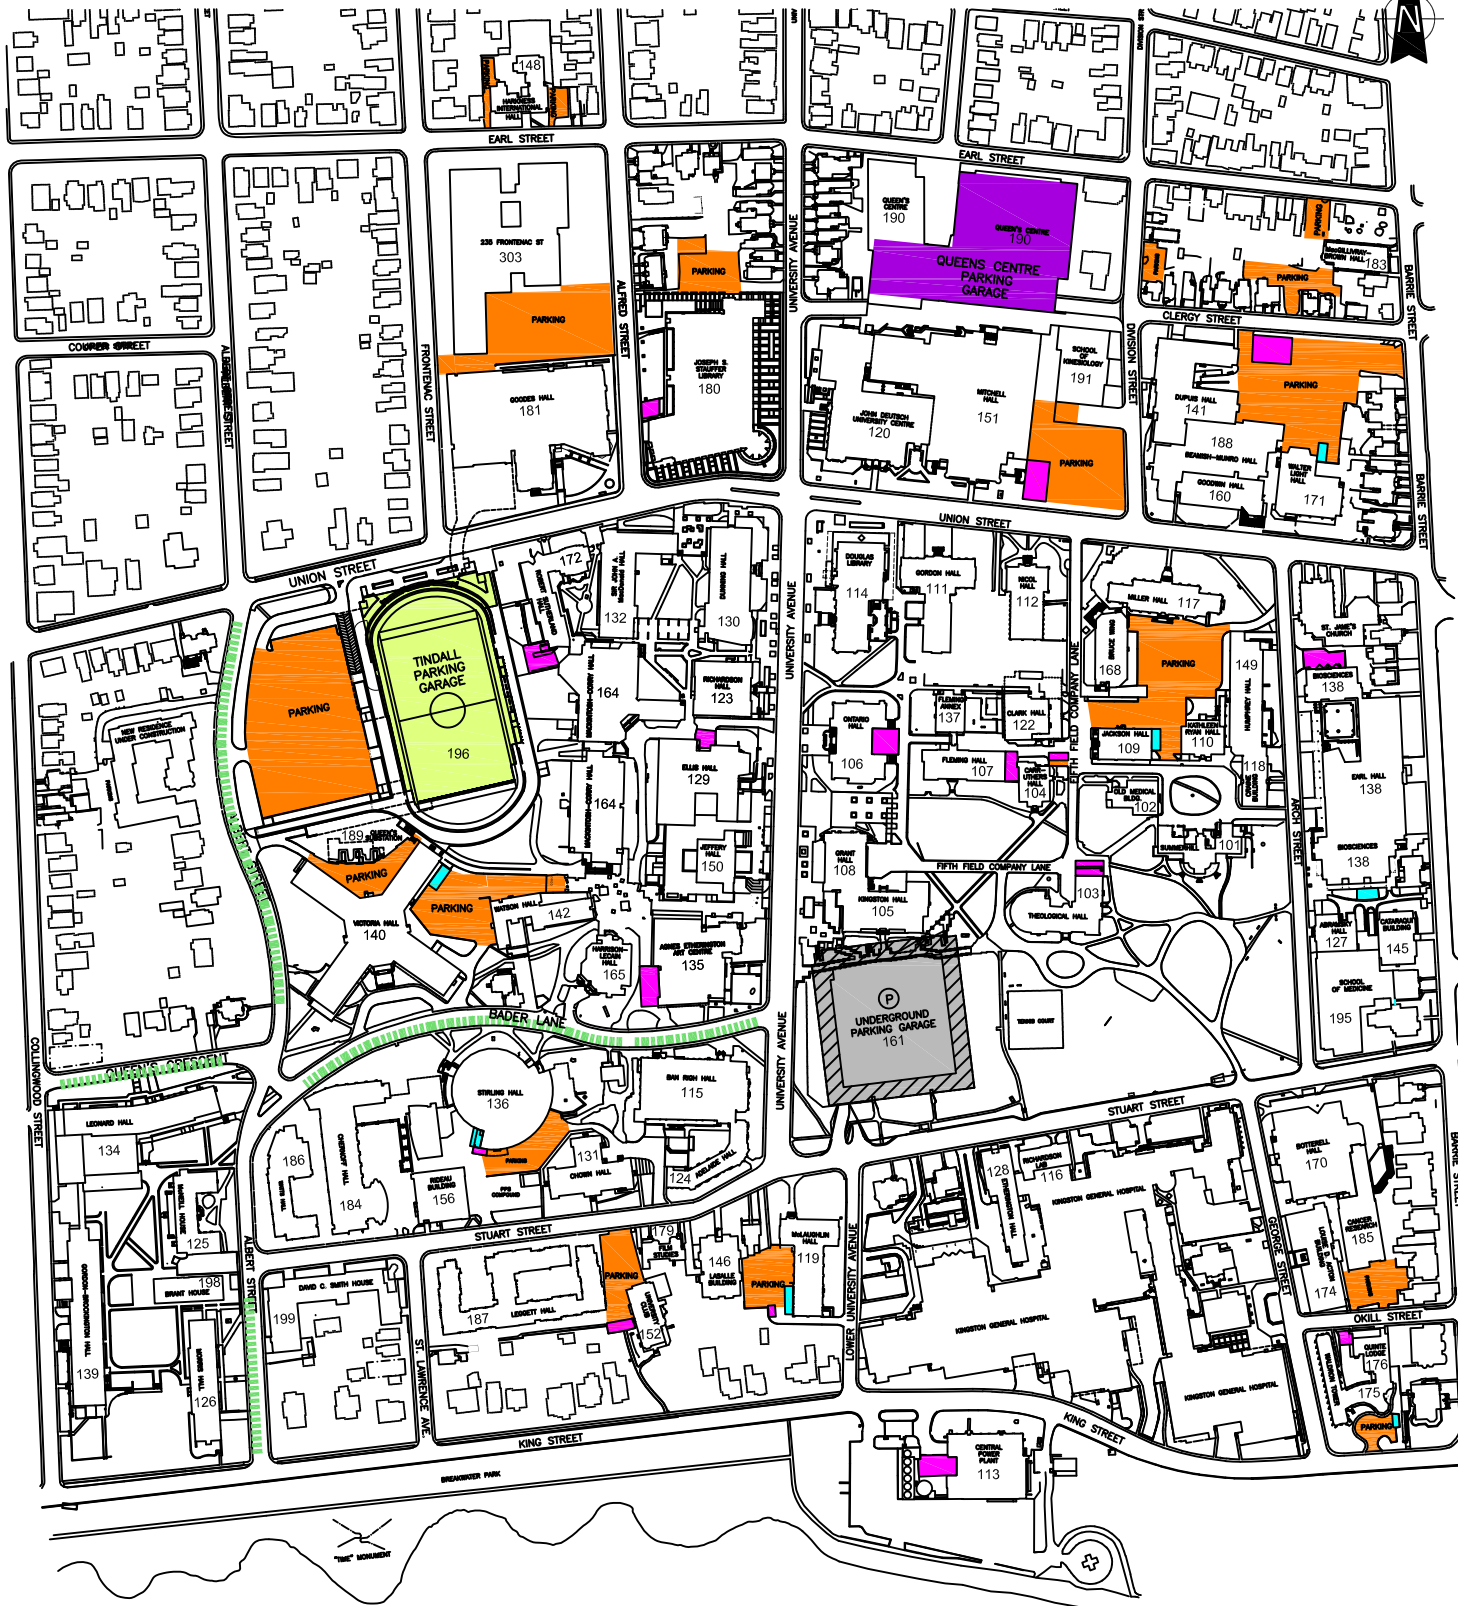

MAIN CAMPUS-PARKING LOCATIONS

- On-Street Parking
Main Campus Permits
ONLY
- Parking Office
355 King St. W
1st Floor, Room 133
- Queens Centre Garage
permits only
- Union Street Garage
permits only
- Surface Parking—Main
Campus Permits ONLY
- Motorcycle Parking
- Service Parking
- P Stuart Street Garage
Short Term Parking